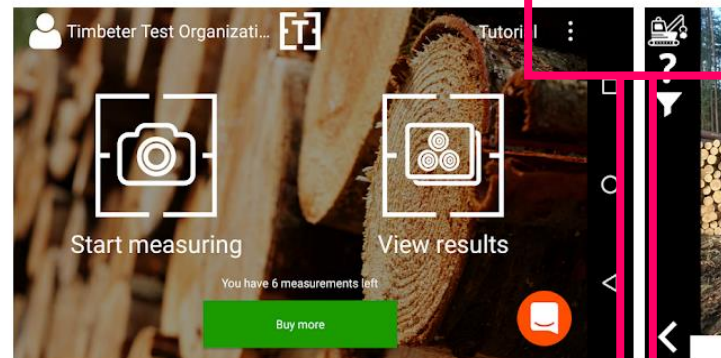

⑤ 無料トライアルを始める画面の  
左下にある「Google Play」をクリック  
(Android端末の場合)

⑥ ここをクリックして  
インストール

Install

Timbeter

Timbeter Ltd Tools

★★★★★ 85

Google Playを押すとこのホームに移動

Offers in-app purchases

▲ You don't have any devices.

Add to Wishlist

Install

Timbeter is an innovative solution that enables measuring the volume of a pile, and the number and diameter of each log quickly and accurately.

Using Timbeter is straightforward: simply take a photo of the log pile and instantly get the results! All piles are geotagged, so the origin of the timber is always known.